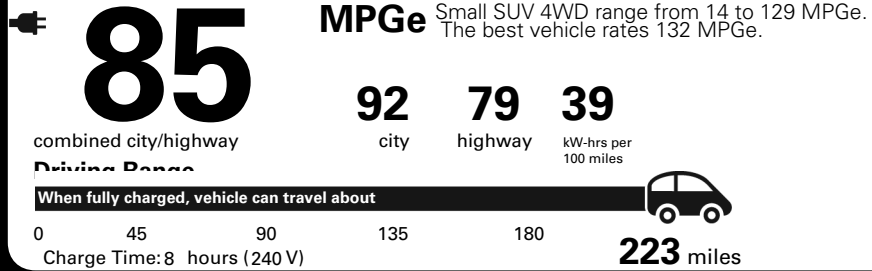

Fuel Economy and Environment

Electric Vehicle

Fuel Economy

You save **\$ 3,750** in fuel costs over 5 years compared to the average new vehicle.

Annual Fuel Cost

\$ 850

Fuel Economy & Greenhouse Gas Rating (tailpipe only) Smog Rating (tailpipe only)